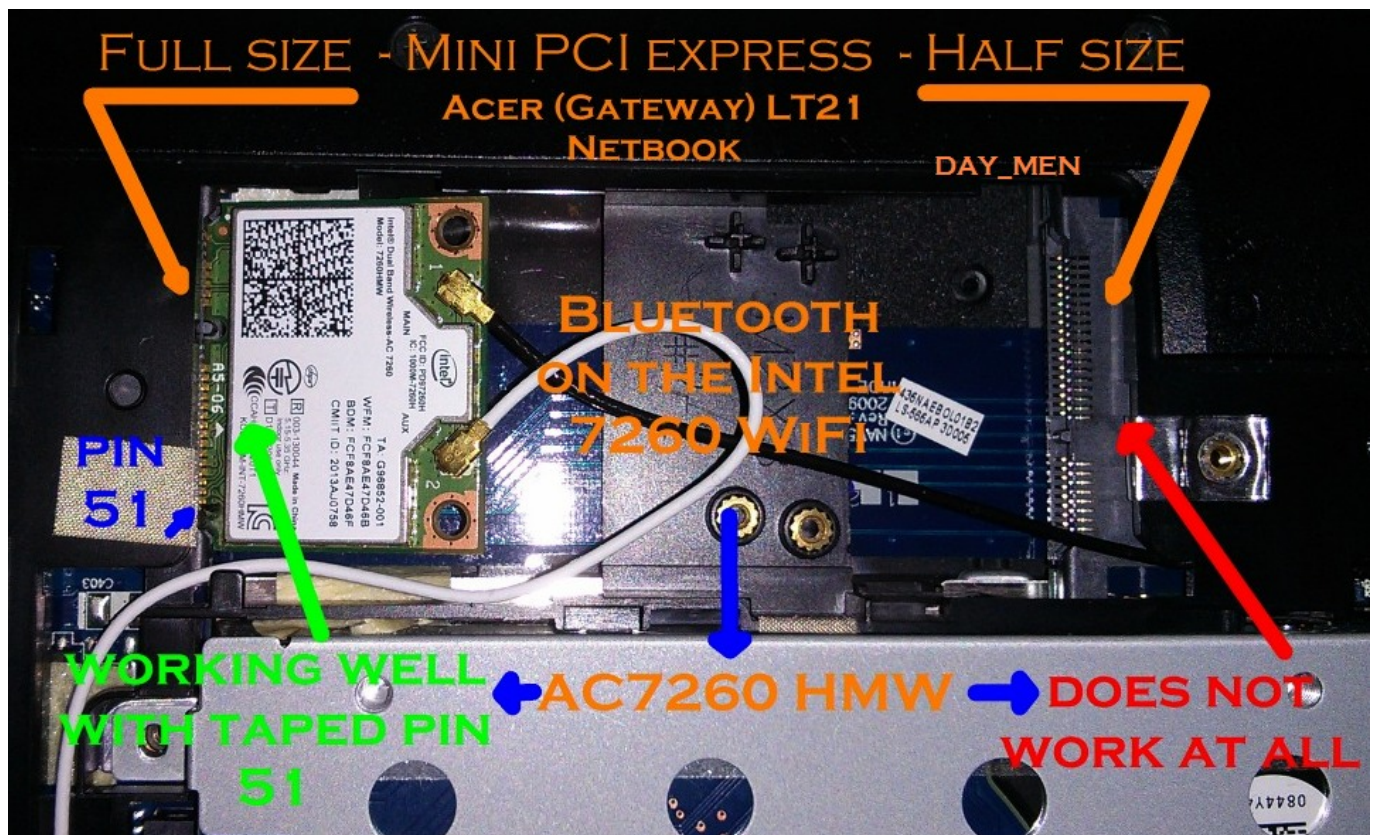

1. [intel wireless drivers](#)
2. [intel wireless drivers linux](#)
3. [intel wireless drivers for windows 10 64 bit](#)

If the iframe contains a page you created with the same domain and protocol, then you can query for the iframe with jQuery just like any other DOM.. If the src of the iframe is not from the same domain and using the same protocol as the page it is rendered in, then you will not be able to access that content.. g , GarageBand, Cubase, etc) or to share on the Internet New Features for 2018 MAC edition: There are over 50 exciting new features in Band-in-a-Box 2018 for Mac.

intel wireless drivers

intel wireless drivers, intel wireless drivers windows 10, intel wireless drivers for windows 7, intel wireless drivers for windows 10 64 bit, intel wireless drivers linux, intel wireless drivers for windows 7 64 bit, intel wireless drivers ubuntu, intel wireless drivers for administrators, intel wireless drivers for microsoft windows 10, intel wireless drivers debian, intel wireless drivers for windows 10, intel wireless drivers update [Cards Against Humanity Download Mac](#)

This violates the same-origin policy and is a security feature in all modern browsers. [Directx Fbx Converter 2016](#)

[Unduh Heroes Arena Eternal For Android Cheat](#)