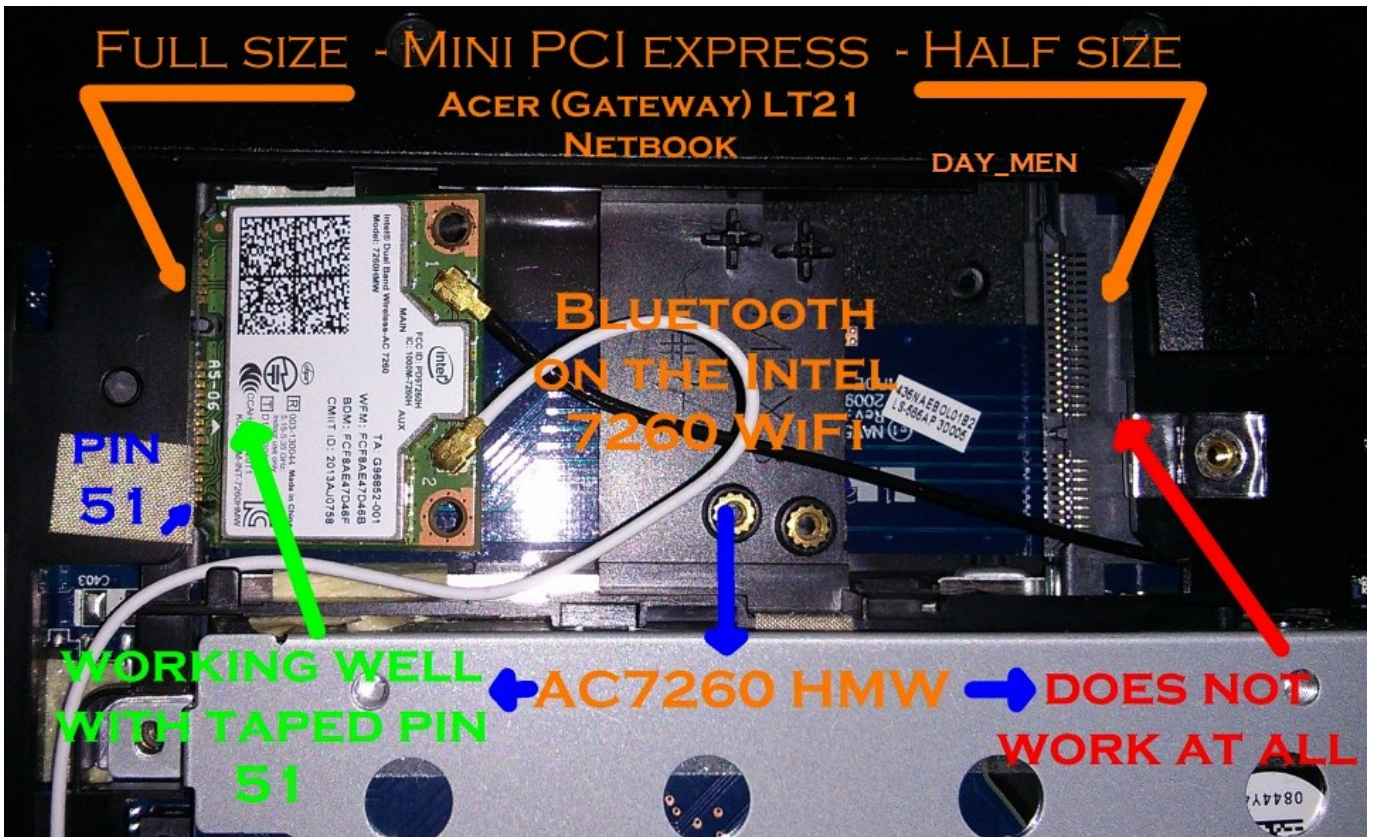

[Intel Wireless N 7260 Drivers For Mac](#)

[Intel Wireless N 7260 Drivers For Mac](#)

Band-in-a-Box ® Pro RealCombos: Over 300 RealTracks instruments in over 100 bands (RealStyles) 'RealCombos' are a band of RealTracks in the same style.. Tip: Use CSS. Auto accompaniment software for musicians, songwriters, and educators Perfect for musicians, songwriters, and educators – award-winning Band-in-a-Box is the world's premiere auto accompaniment and style-based music creation software.

1. [intel wireless drivers](#)
2. [intel wireless drivers linux](#)
3. [intel wireless drivers for windows 10 64 bit](#)

If the iframe contains a page you created with the same domain and protocol, then you can query for the iframe with jQuery just like any other DOM.. If the src of the iframe is not from the same domain and using the same protocol as the page it is rendered in, then you will not be able to access that content.. g , GarageBand, Cubase, etc) or to share on the Internet New Features for 2018 MAC edition: There are over 50 exciting new features in Band-in-a-Box 2018 for Mac.